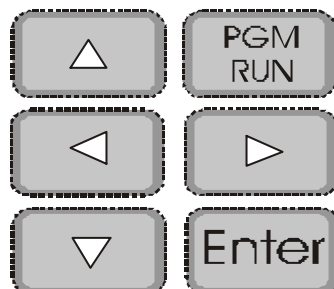

# Unimeter Hot Keys

Tare

Anti - Tare

Counter reset

Peak (Max)

Valley (Min)

Reset P/V

PID Setpoint

Increase SP

Decrease SP

(set Special Function 231 to enable)

Analog OP

PID Auto/Man

(set Special Function 244 to enable)